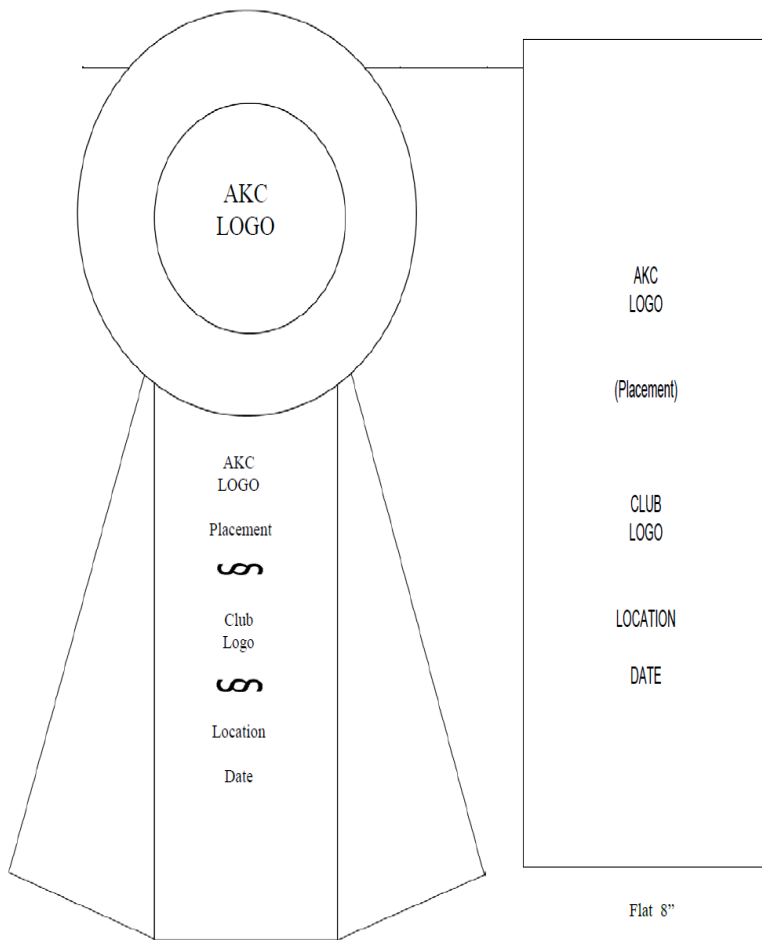

Style: **Buttons & Pin Back Buttons**

Price <25 = \$.50

20% discount on button orders over 100

Overall diameter approx. 2 1/4

Use your logo or picture

Black & White or Color

Standard Layout for ribbons and Rosettes.
Unless specified ribbons and rosettes will be made with standard layout.

ROSETTES

ROSETTES

Left leg :

Middle Leg:

Right Leg:

We do or add custom work for additional charges.

Examples

#1 **Add "Bling" - we can add as much or as little "Bling" as you would like to any rosette we make. Price varies on the amount of "Bling" added.